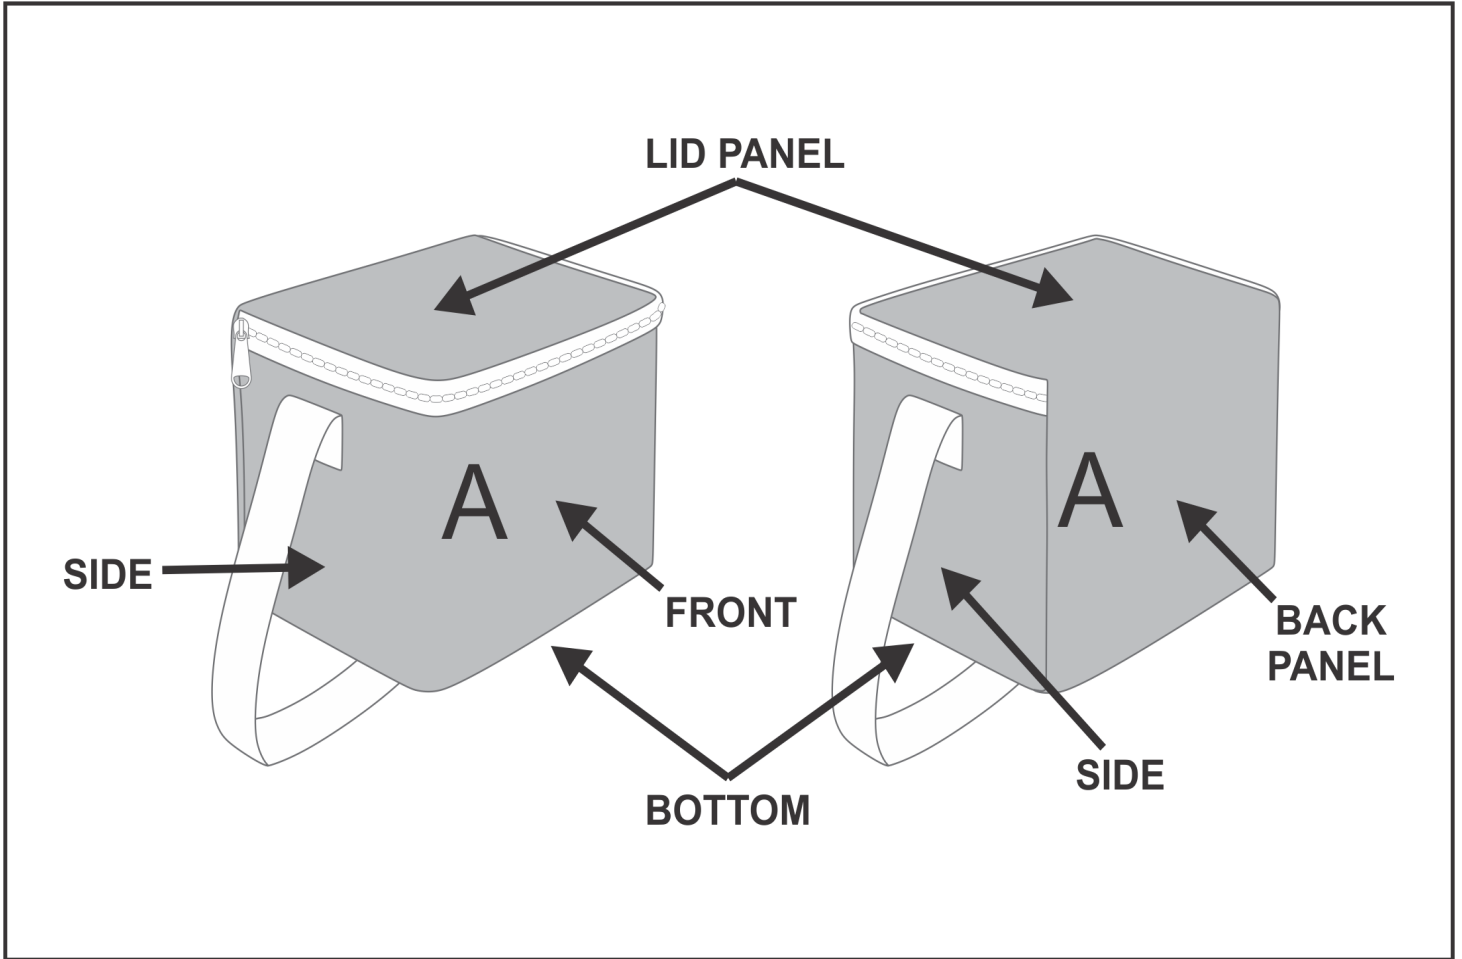

# CC-HP-2-G

Hoppla Sea Port 6 Can Cooler

## Need to know:

Includes 1-Position Sublimation (setup fees apply)

- Please Note: We cannot guarantee 100% logo Alignment on all Brandable Panels.

## Branding Options:

Position	Branding Method (Branding Code)	No. of Colours	Dimension
A	Custom Sublimation A (CPSUB-A)	Full Colour	499mm wide x 669mm high